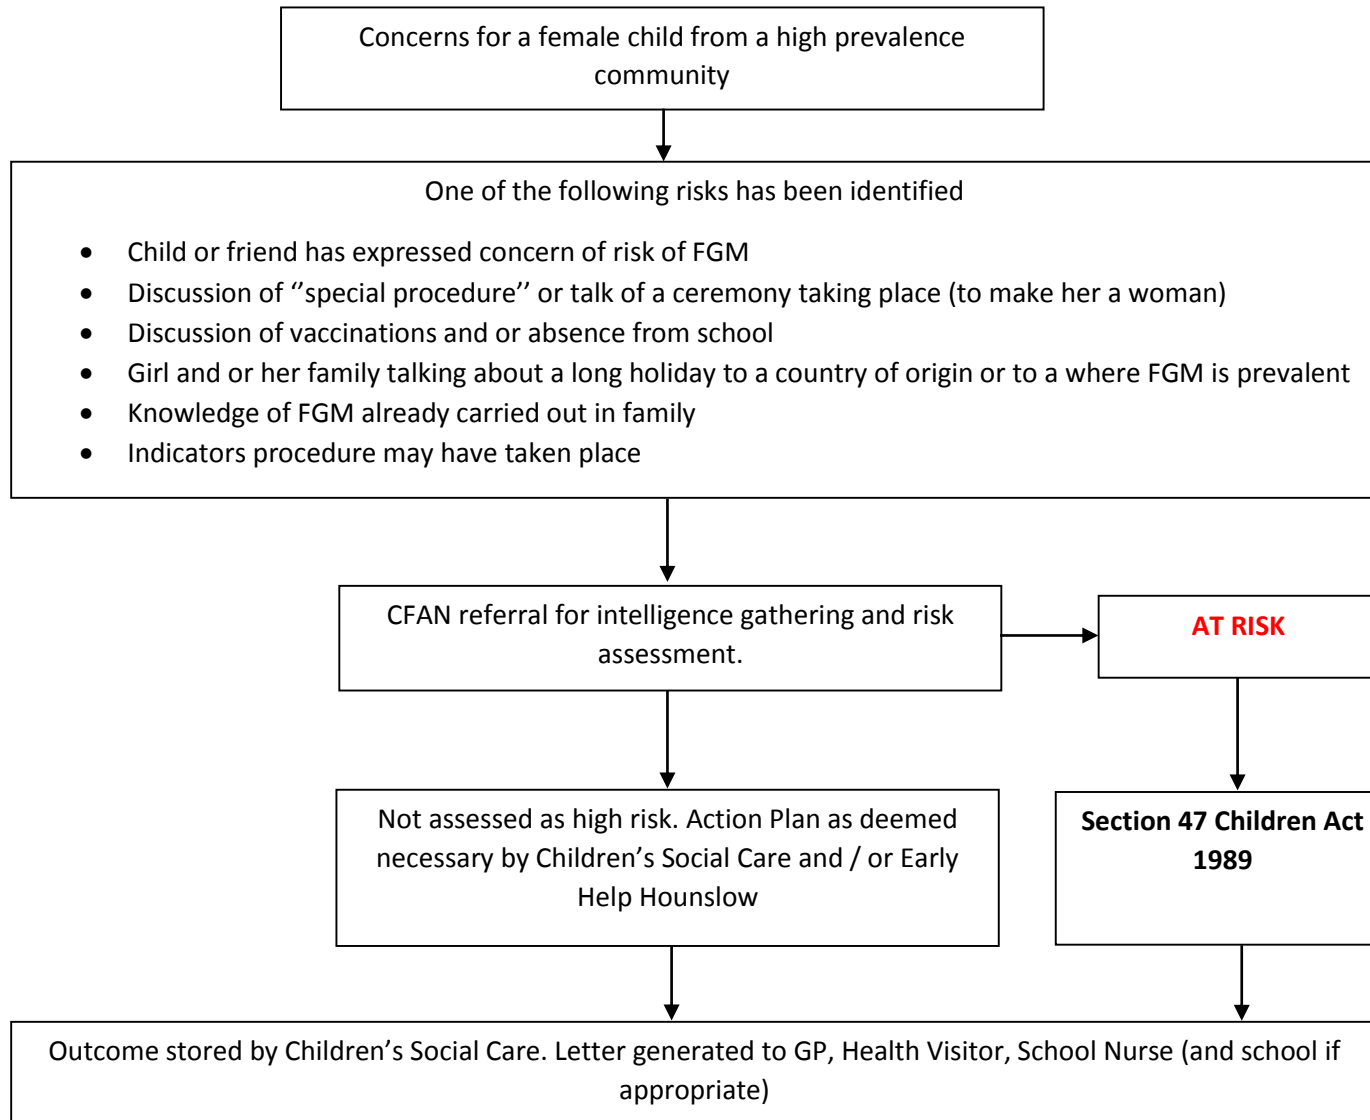

Hounslow FGM Pathway Childs Context

In the case of a child at risk of immediate significant harm or removal from the country to allow that significant harm to take place; contact must be made immediately with the Police – by calling 999